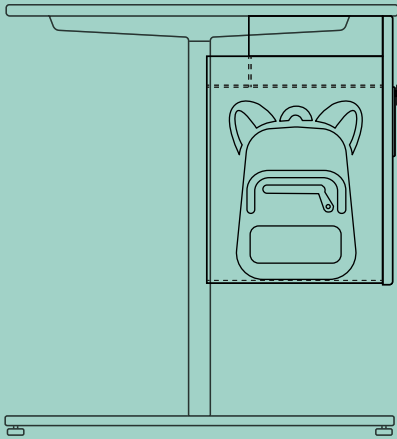

PRODUCT FEATURES

- Buddy is designed to work with many of the leading height adjustable desking ranges and can be easily adapted to fit any new desking system*
- Option to add additional USB charging capabilities
- Easy-open rounded oversailing door
- Selection of internal accessories including non-slip rubber mat
- Select from 33 steel paint colours or 7 laminate finishes**
- Choose from 5 locking options including key, combination and digital
- 5 year guarantee
- Made in the UK

* Prior to manufacturing, we will always request a drawing of your desk to confirm fitment

** Laminate finish on door only

DIMENSIONS AND CAPACITY GUIDE

Buddy is 270mm (10.6") wide, 470mm (18.5") high and 426mm (16.8") deep.

Large internal drawer compartment is 220mm (8.6") wide x 380mm (14.9") deep x 310mm (12.2") high.
Small internal shelf compartment is 200mm (7.8") wide x 300mm (11.8") deep x 60mm (2.3") high.

LOCK OPTIONS