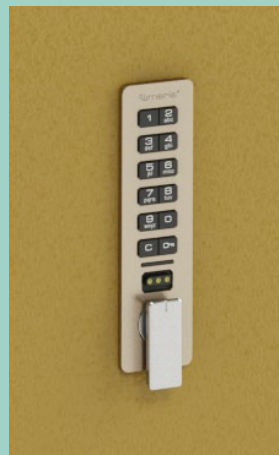

An alternative to the versatile free-standing Note pedestal and Caddy, Buddy is a single-person desk-attached locker, the perfect addition to your working day!

The compact and space efficient design allows you to stay connected with your work, whilst maintaining a clutter free desk. With your office Buddy, you can feel reassured that not only are your belongings stowed within a safe personal workspace, but that they are

PRODUCT FEATURES

- Buddy is designed to work with many of the leading height adjustable desking ranges and can be easily adapted to fit any new desking system*
- Option to add additional USB charging capabilities
- Easy-open rounded oversailing door
- Selection of internal accessories including non-slip rubber mat
- Select from 33 steel paint colours or 7 laminate finishes**
- Choose from 5 locking options including key, combination and digital
- 5 year guarantee
- Made in the UK

Large internal drawer compartment is 220mm (8.6") wide x 380mm (14.9") deep x 310mm (12.2") high.
Small internal shelf compartment is 200mm (7.8") wide x 300mm (11.8") deep x 60mm (2.3") high.

LOCK OPTIONS

Buddy is available with or without a lock. If you choose the lockable version, you can select from the following lock options:

AB lock

M3 lock

E4 lock Private mode

RFID lock public mode