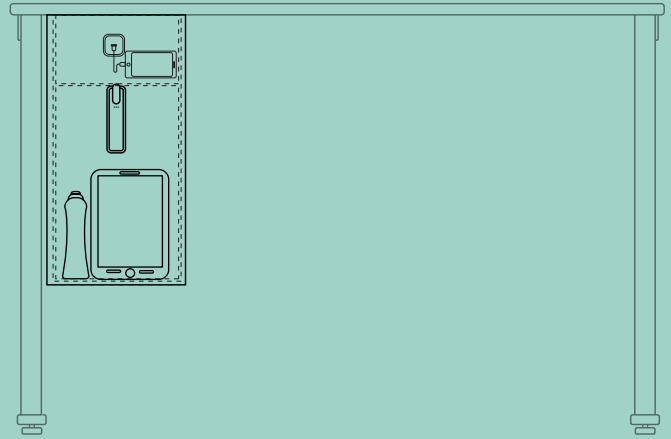

DIMENSIONS AND CAPACITY GUIDE

Buddy is 270mm (10.6") wide, 470mm (18.5") high and 426mm (16.8") deep.

Large internal drawer compartment is 220mm (8.6") wide x 380mm (14.9") deep x 310mm (12.2") high.
Small internal shelf compartment is 200mm (7.8") wide x 300mm (11.8") deep x 60mm (2.3") high.