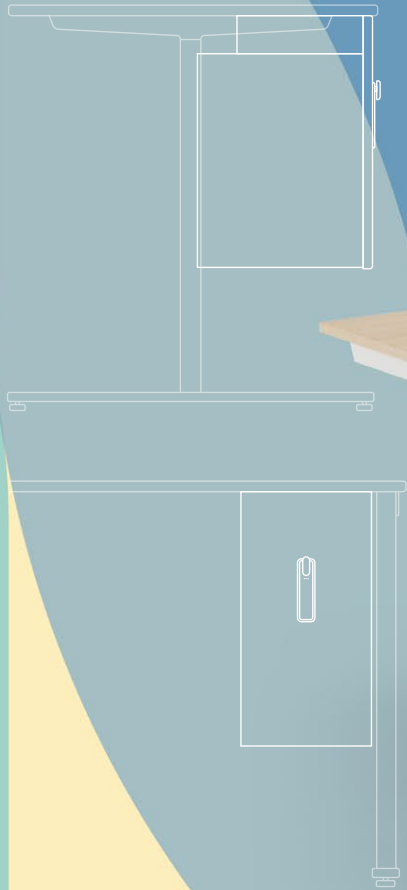

BUDDY

BISLEY

Helping you work better anywhere

Buddy by Bisley can be your right (or left!) hand man to take care of all your office storage needs.

As workplaces adjust to focus on individual rather than shared spaces, personal and safely accessible storage plays an important role.

An alternative to the versatile free-standing Note pedestal and Caddy, Buddy is a single-person desk-attached locker, the perfect addition to your working day!

The compact and space efficient design allows you to stay connected with your work, whilst maintaining a clutter free desk. With your office Buddy, you can feel reassured that not only are your belongings stowed within a safe personal workspace, but that they are

always within reach, for maximum productivity.

Designed to accompany static or height adjustable desking, Buddy moves as you do, ensuring you can quickly and easily access your belongings – whether sitting or standing.

Your colourful companion is available in a variety of steel and wood finishes with a choice of locking options and internal configurations, so there is a combination to suit everyone.

POSSIBILITIES

Buddy is your own personal locker right under and attached to your desk, so why not put your own stamp on it? Choose from 33 steel paint colours to seamlessly suite in with your existing aesthetic, or add a pop of colour to your under-desk storage. You can even choose a wood effect front if desired, with a choice of 7 laminates.