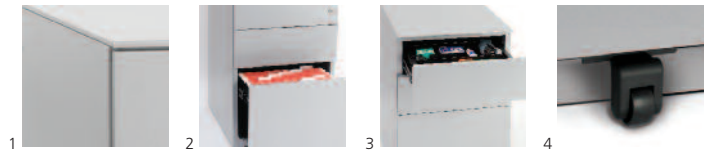

Pedestal - Note

First choice for workplace storage

Version.2 - Nov 2010

BISLEY

Pedestal - Note

Note Pedestal

The clean line of the Bisley Note pedestal is a significant pointer to the compelling, practical design of this Bisley pedestal range. The 'one-piece wrap' and welded carcass is embedded with our newest assembly technology and the neutral, rectilinear aesthetic takes its cues from the latest furniture styles. The Note pedestal compliments a wide range of personal and shared desking solutions.

Two carcass widths. 420mm wide options provides for forward-facing A4 suspension filing or footscap side facing or 'narrow footprint' 300mm wide provides for side facing A4 suspension filing. 5th castors or counterbalances are included automatically with mobile pedestals where needed.