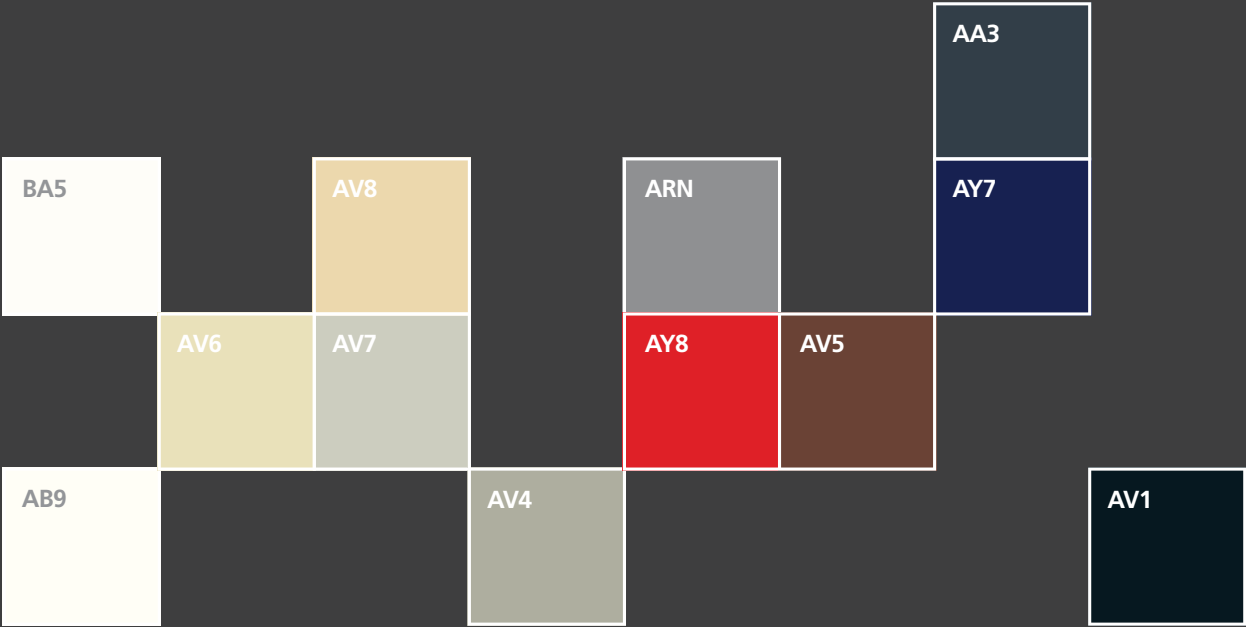

BISLEY

PAINT

Vision

Performance

Classic

Primary

BISLEY