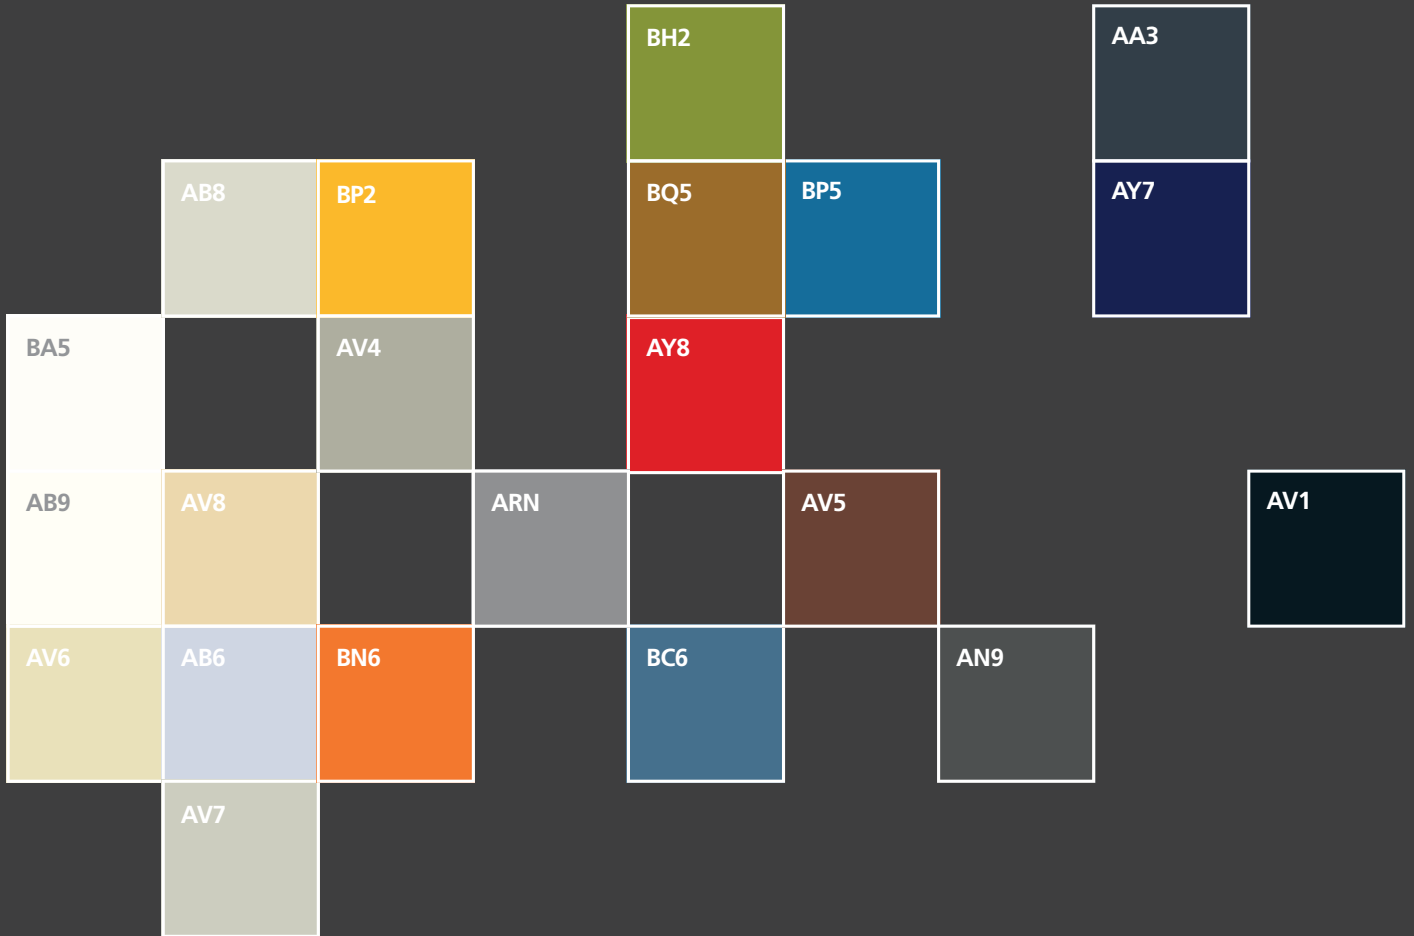

BISLEY

PAINT

Vision

Performance

Classic

Primary

BISLEY