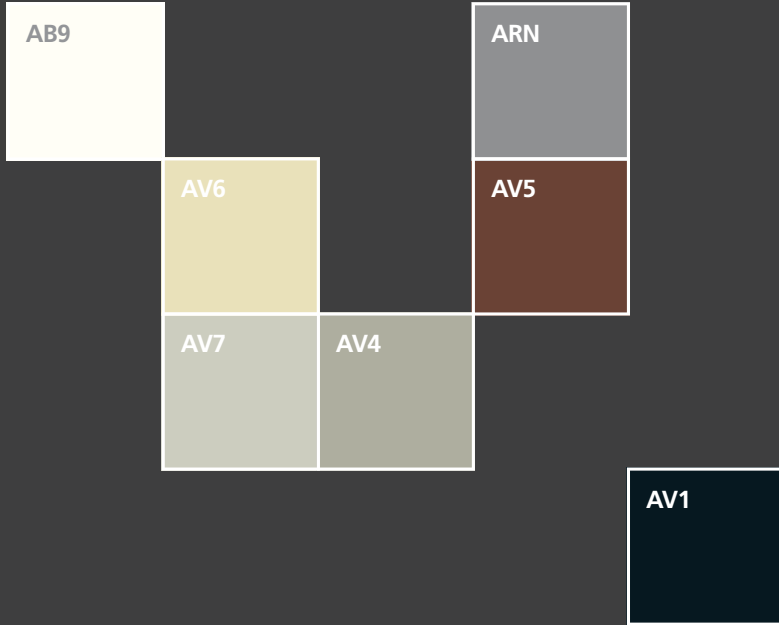

BISLEY

PAINT

Vision

Performance

Classic

Primary

BISLEY