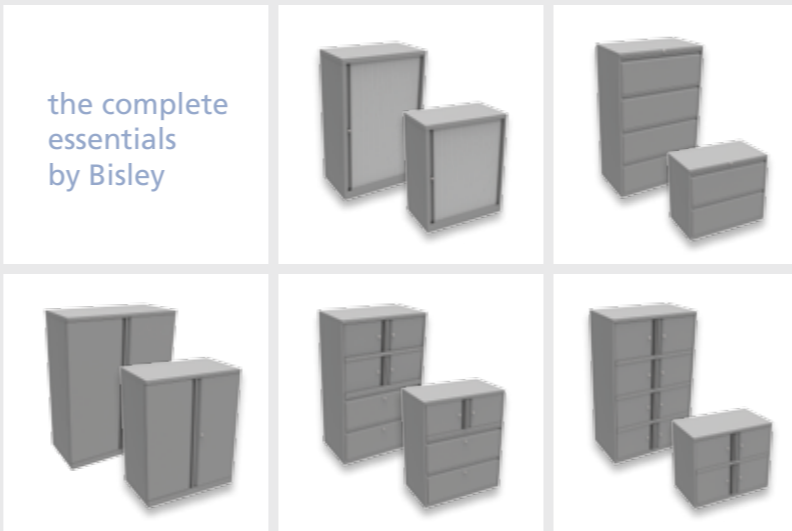

desk high units

key points

- Available in tambours and cupboards enabling 743mm high with a wooden top
- Desk high units are available in two widths – 800mm and 1000mm
- Units come with a pre-fitted shelf allowing two rows of A4 binders
- All desk high units will come with levelling feet allowing 8mm adjustment

drawers

key points

- Drawer units have been designed to complement the other products in the Essentials range
- Available in two widths – 800mm and 1000mm
- Essentials drawer units come in four heights with 24mm adjustable levelling feet
- Units available with 2, 3 and 4 drawers according on height. 1270mm will include a 266.7mm (10.5") top drawer perfect for A4 binders and pockets
- 693mm high drawer units will suit installed base

combination units

key points

- Essentials combination units are the perfect marriage of personal storage and filing space
- Combination units available in three heights to suite with other products in the Essentials family
- Available in two widths – 800mm and 1000mm
- All units come with two filing drawers. 266.7mm (10.5") will include a top drawer

essentials range

the complete essentials by Bisley

cupboards

key points

- Essentials cupboards are aesthetically similar to Bisley A-Series two door cupboards
- Cupboards come in five heights with adjustable levelling feet providing 24mm adjustment
- Available in three widths – 800mm, 914mm and 1000mm
- 1070mm cupboards have been designed to meet standing height standards
- 914mm wide also available without doors