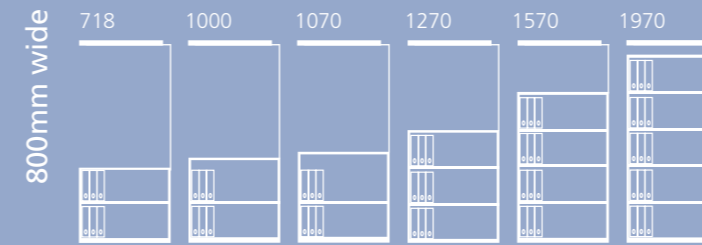

*Package dimensions (mm)

**Only available for 914mm wide two door cupboards and 1000mm wide tambours

capacity guide