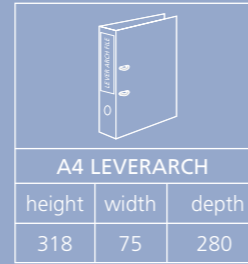

*Package dimensions (mm)

**Only available for 914mm wide two door cupboards and 1000mm wide tambours

capacity guide