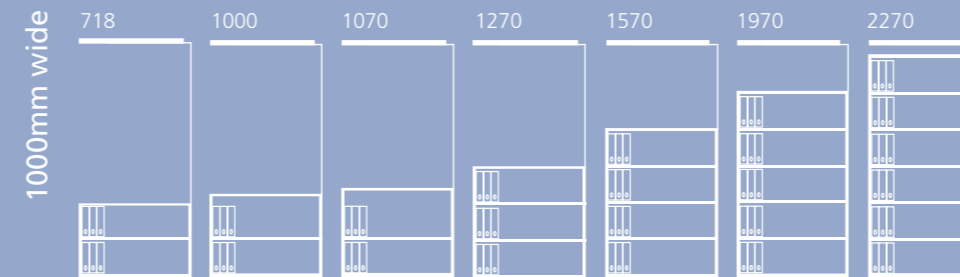

*914mm wide cupboards also available without doors. Open front cupboards will come with appropriate number of shelves as default.