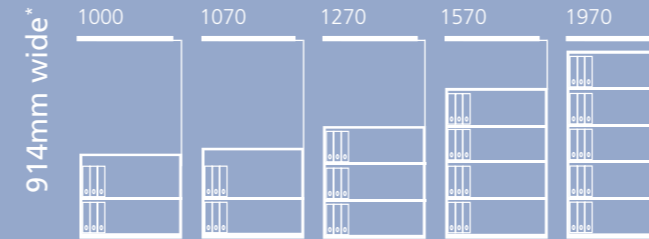

*Package dimensions (mm)

**Only available for 914mm wide two door cupboards and 1000mm wide tambours

capacity guide